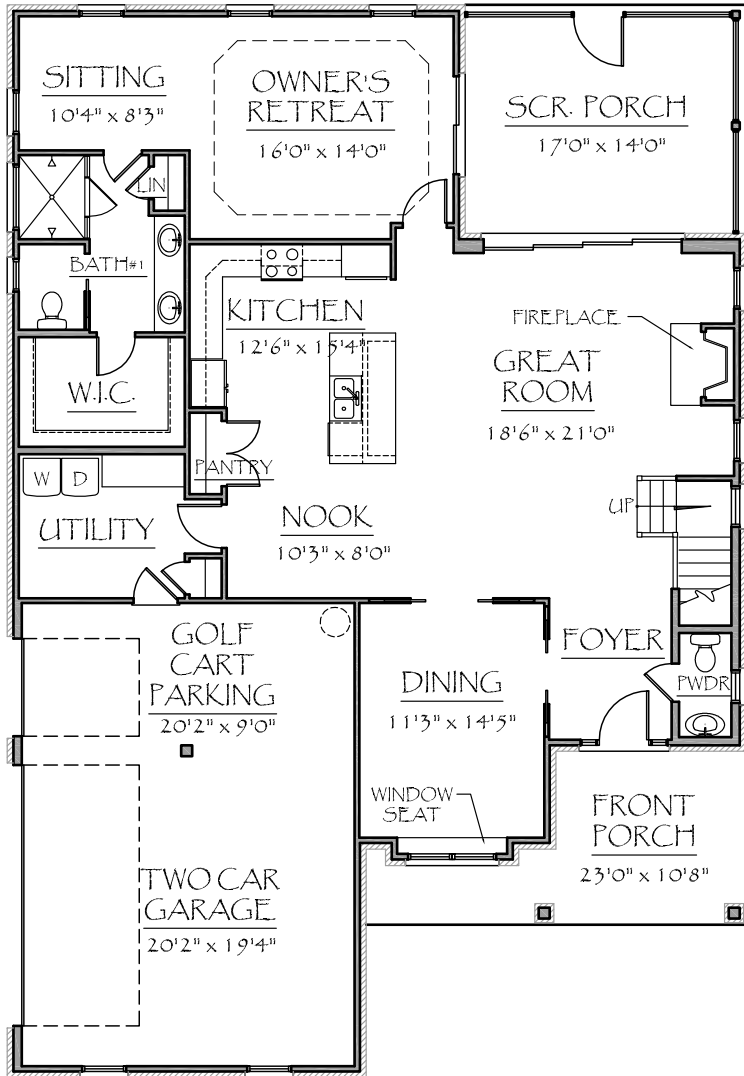

The Mason Bend

total heated:
 3,214 sq. ft.±
 dimensions:
 44'-9" x 65'-9"

The Mason Bend