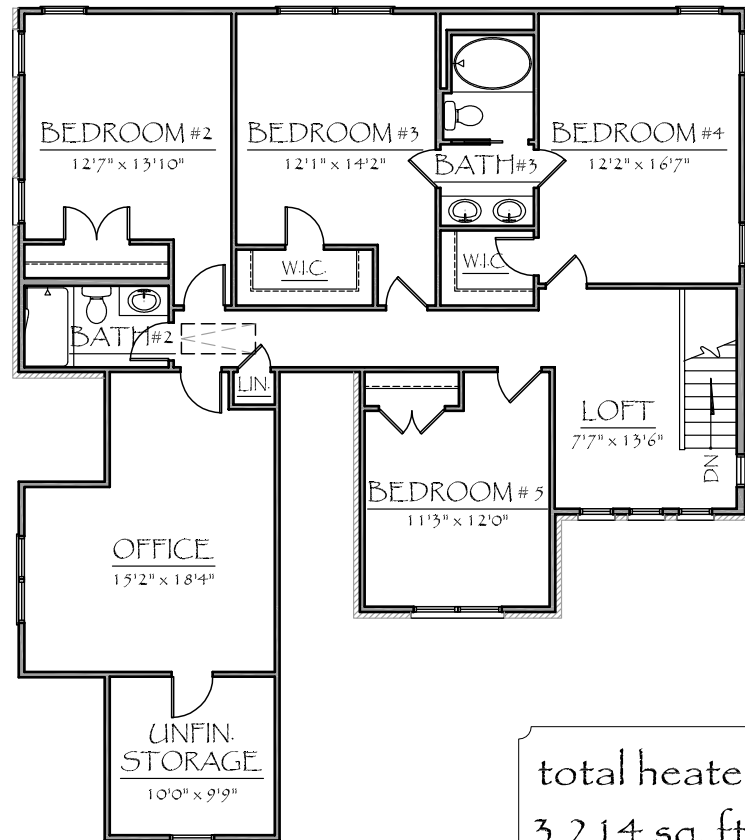

The Mason Bend

total heated:
 3,214 sq. ft.±
 dimensions:
 44'-9" x 65'-9"

The Mason Bend