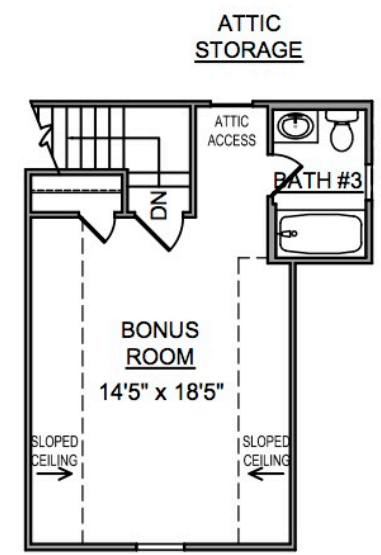

The Palmetto II

total heated:
 2,152 sq. ft.±
 dimensions:
 40'-0"x66'-0"

The Palmetto II