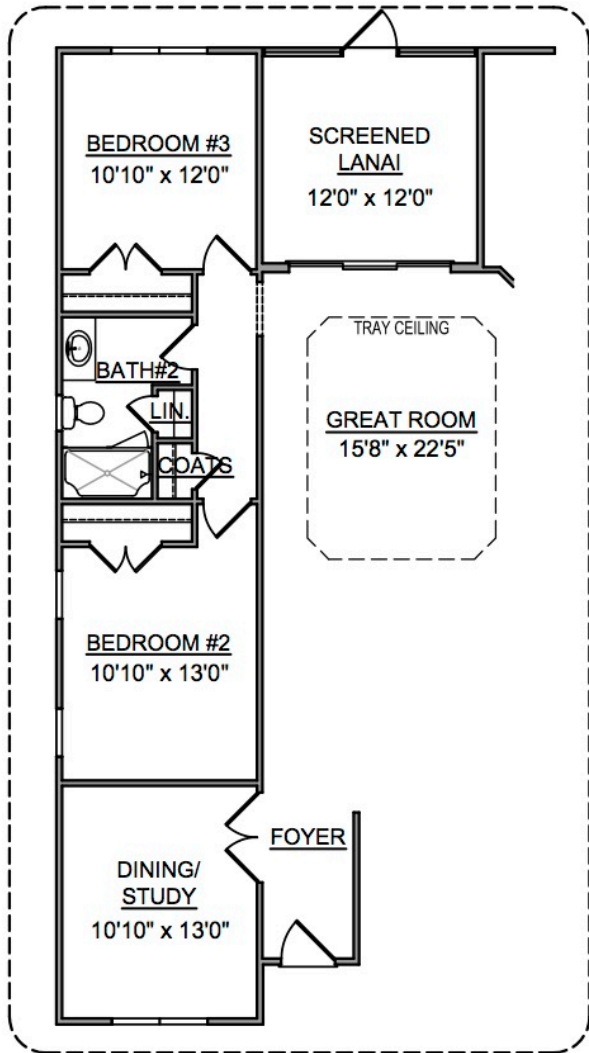

The Palmetto II

total heated:
 2,152 sq. ft.±
 dimensions:
 40'-0"x66'-0"

The Palmetto II