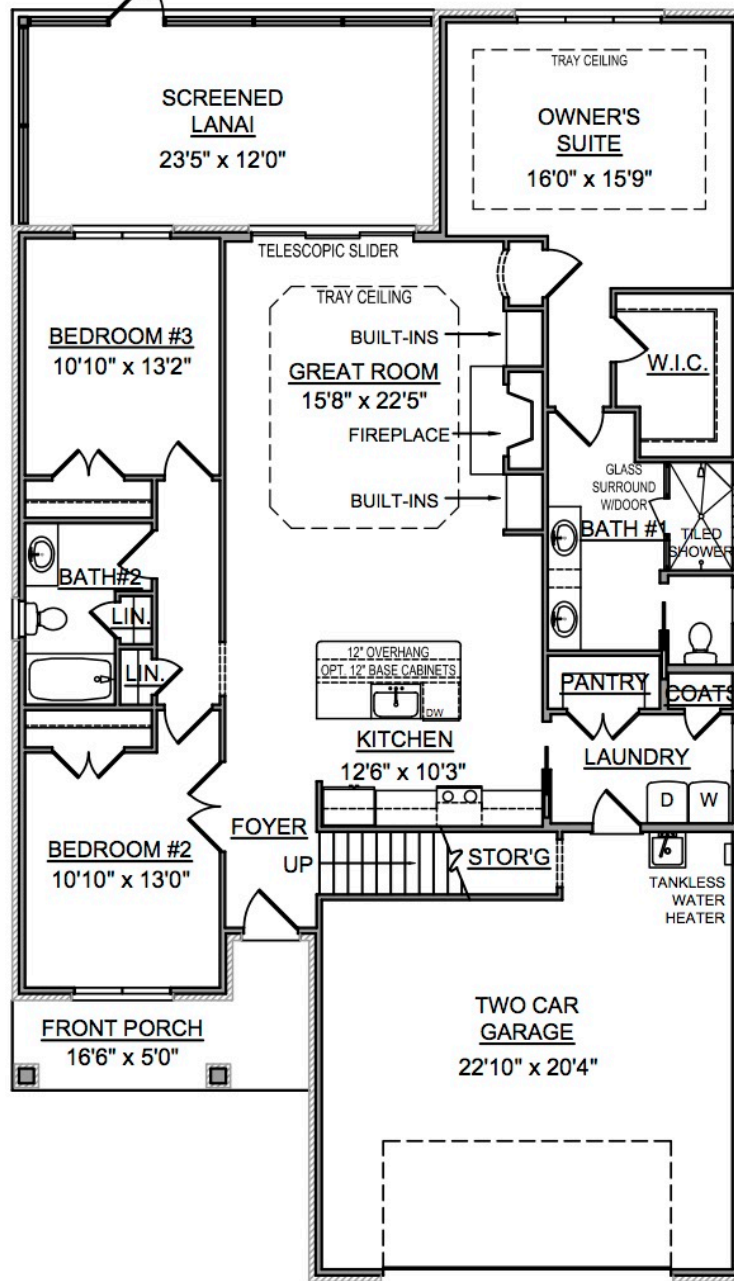

The Palmetto II

total heated:
 2,152 sq. ft.±
 dimensions:
 40'-0"x66'-0"

The Palmetto II