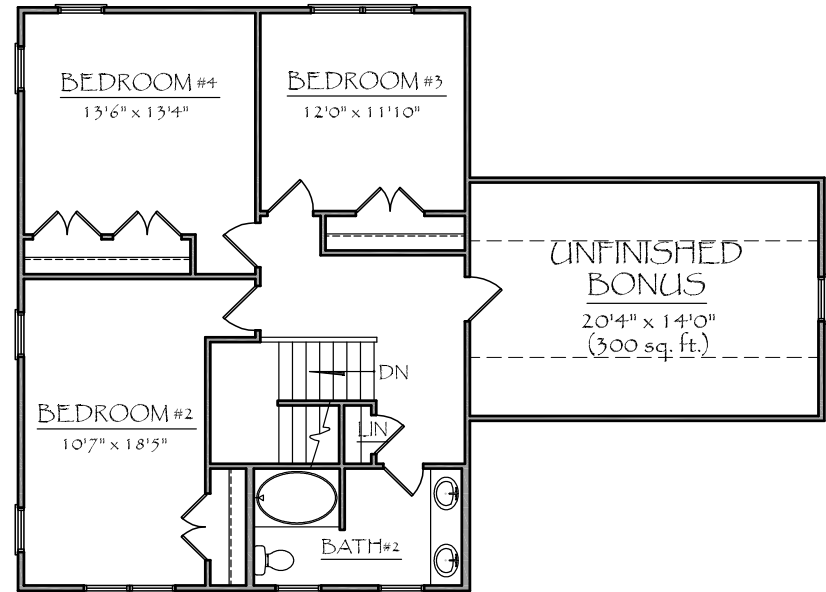

The Grove Park

total heated:
2,458 sq. ft.±
dimensions:
47'1-0" x 53'1-0"

The Grove Park