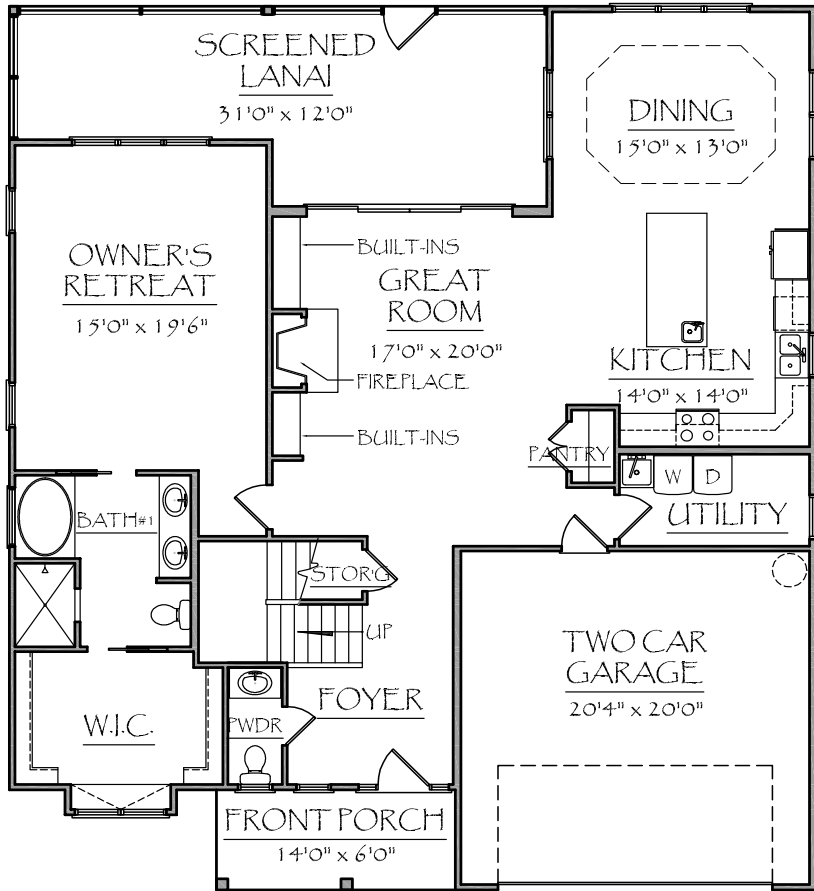

The Grove Park

total heated:
2,458 sq. ft.±
dimensions:
47'1-0" x 53'1-0"

The Grove Park